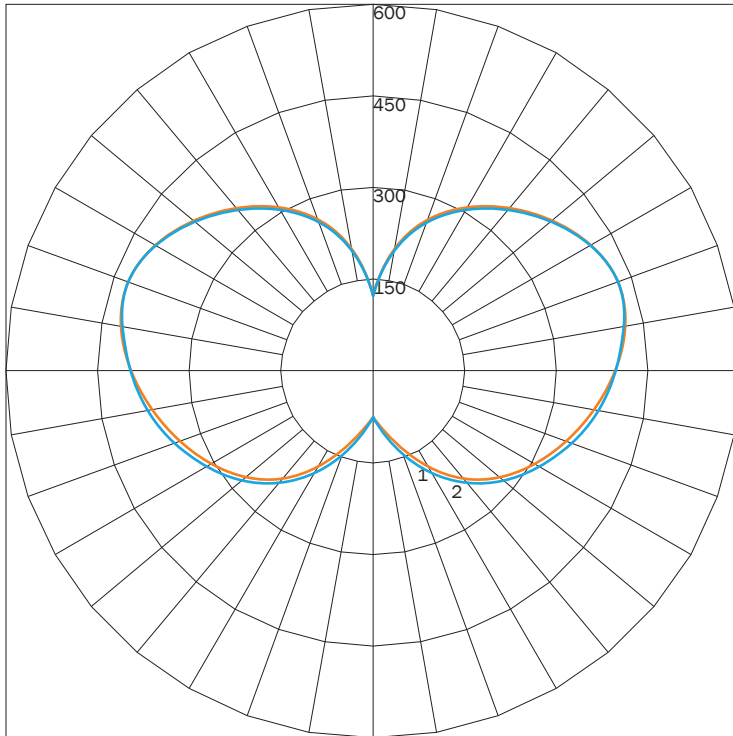

TMSLIGHTING

DIFFUSE

PN	DIFFUSER	LUMENS	WATTAGE
761TU	OP	4817	140
	SD	9585	140

IES INDOOR REPORT

PHOTOMETRIC FILENAME : 761TU 140LED F05 OP.IES

POLAR GRAPH

MAXIMUM CANDELA = 529.36 LOCATED AT HORIZONTAL ANGLE = 45, VERTICAL ANGLE = 110
 # 1 - VERTICAL PLANE THROUGH HORIZONTAL ANGLES (90 - 270)
 # 2 - VERTICAL PLANE THROUGH HORIZONTAL ANGLES (0 - 180)

LUMINAIRE LUMENS 4817
TOTAL LUMINAIRE EFFICIENCY NA
LUMINAIRE EFFICACY RATING 30
TOTAL LUMINAIRE WATTS 159

IES INDOOR REPORT

PHOTOMETRIC FILENAME : 761TU 140LED F05 SD.IES

POLAR GRAPH

MAXIMUM CANDELA = 1069.44 LOCATED AT HORIZONTAL ANGLE = 150, VERTICAL ANGLE = 105
 # 1 - VERTICAL PLANE THROUGH HORIZONTAL ANGLES (90 - 270)
 # 2 - VERTICAL PLANE THROUGH HORIZONTAL ANGLES (0 - 180)