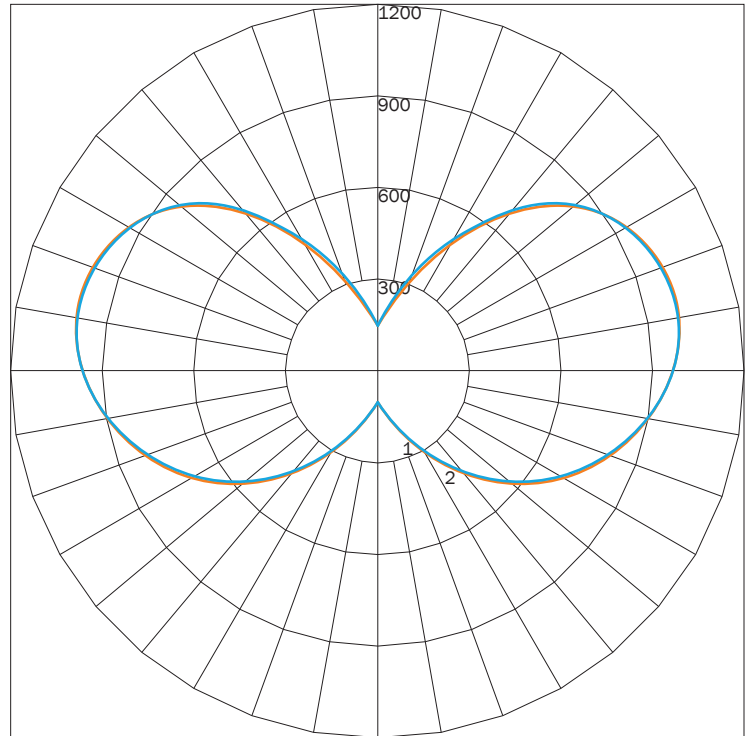

TMSLIGHTING

DIFFUSE

PN	DIFFUSER	LUMENS	WATTAGE
761TU	OP	4817	140
	SD	9585	140

IES INDOOR REPORT

PHOTOMETRIC FILENAME : 761TU 140LED F05 OP.IES

POLAR GRAPH

MAXIMUM CANDELA = 529.36 LOCATED AT HORIZONTAL ANGLE = 45, VERTICAL ANGLE = 110
 # 1 - VERTICAL PLANE THROUGH HORIZONTAL ANGLES (90 - 270)
 # 2 - VERTICAL PLANE THROUGH HORIZONTAL ANGLES (0 - 180)

LUMINAIRE LUMENS 4817
TOTAL LUMINAIRE EFFICIENCY NA
LUMINAIRE EFFICACY RATING 30
TOTAL LUMINAIRE WATTS 159

IES INDOOR REPORT

PHOTOMETRIC FILENAME : 761TU 140LED F05 SD.IES

POLAR GRAPH

MAXIMUM CANDELA = 1069.44 LOCATED AT HORIZONTAL ANGLE = 150, VERTICAL ANGLE = 105
 # 1 - VERTICAL PLANE THROUGH HORIZONTAL ANGLES (90 - 270)
 # 2 - VERTICAL PLANE THROUGH HORIZONTAL ANGLES (0 - 180)