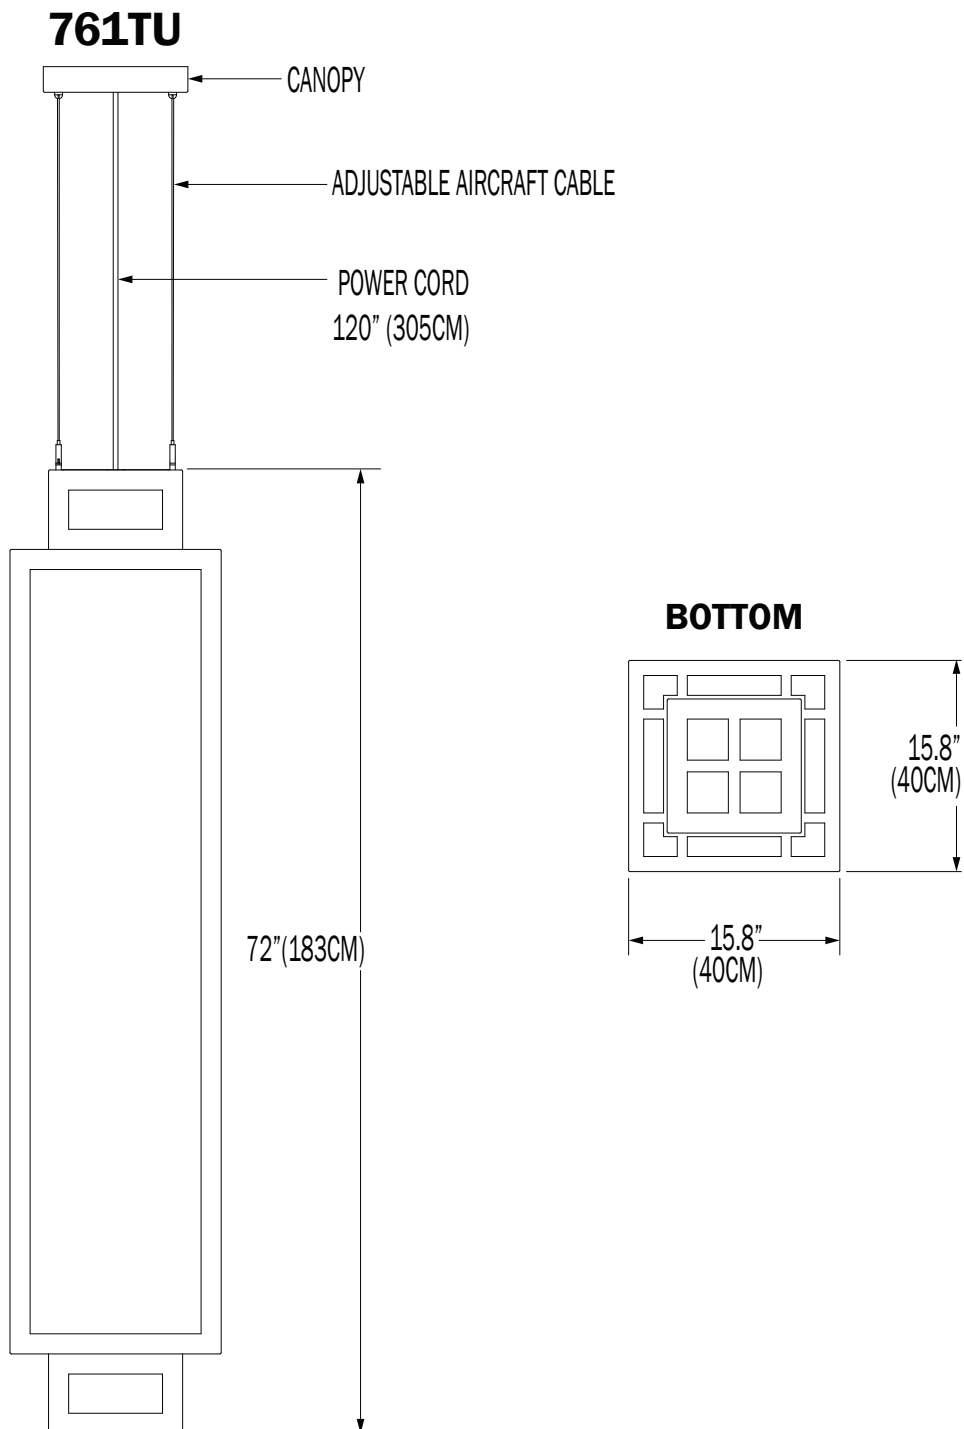

TURM 1™ PENDANT

CUSTOM

NOTE: THIS FIXTURE CAN BE CUSTOMIZE. DIMENSION, LAMP TYPES, ENCLOSURE, AND COLOR CAN BE MODIFIED TO SUIT YOUR LIGHTING AND ARCHITECTURAL REQUIREMENTS. CONTACT YOUR LOCAL REPRESENTATIVE FOR MORE DETAILS: <https://tmslighting.com/sales-agents.html>

TMSLIGHTING