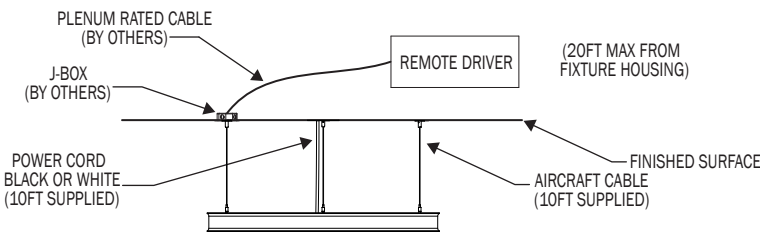

1. ONLY FOR PS (SINGLE POINT) MOUNTING OPTION, THIS IS THE MINIMUM DISTANCE FROM CEILING TO THE BOTTOM OF THE FIXTURE
 2. MINIMUM CABLE MOUNTING ANGLE IS 70°

POS (POWER OVER SUSPENSION)

MMRM COMBINATION (MULTIPLE CABLES, REMOTE MOUNT DRIVER)

PSCD COMBINATION (SINGLE POINT, CANOPY MOUNT DRIVER)

PSRM COMBINATION (SINGLE POINT, REMOTE MOUNT DRIVER)

DROP CORD

MMCD COMBINATION (MUTIPLE CABLES, CANOPY MOUNT DRIVER)

MMRM COMBINATION (MUTIPLE CABLES, REMOTE MOUNT DRIVER)

PSCD COMBINATION (SINGLE POINT, CANOPY MOUNT DRIVER)

PSRM COMBINATION (SINGLE POINT, REMOTE MOUNT DRIVER)

DIRECT

PN	SIZE (DIA)	LUMENS	WATTAGE
741KL	36D	3078	42
	48D	3920	57
	60D	4625	62
	72D	5880	85
	84D	6440	89