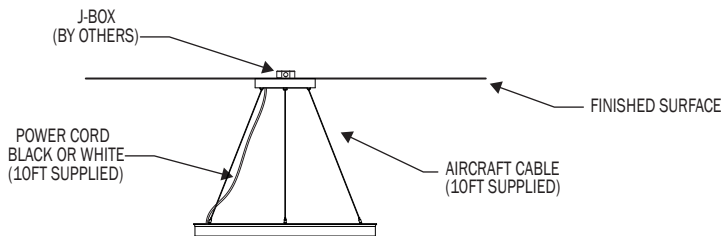

1. ONLY FOR PS (SINGLE POINT) MOUNTING OPTION, THIS IS THE MINIMUM DISTANCE FROM CEILING TO THE BOTTOM OF THE FIXTURE
 2. MINIMUM CABLE MOUNTING ANGLE IS 70°

POS (POWER OVER SUSPENSION)

MMRM COMBINATION (MULTIPLE CABLES, REMOTE MOUNT DRIVER)

PSCD COMBINATION (SINGLE POINT, CANOPY MOUNT DRIVER)

PSRM COMBINATION (SINGLE POINT, REMOTE MOUNT DRIVER)

DROP CORD

MMCD COMBINATION (MUTIPLE CABLES, CANOPY MOUNT DRIVER)

MMRM COMBINATION (MUTIPLE CABLES, REMOTE MOUNT DRIVER)

PSCD COMBINATION (SINGLE POINT, CANOPY MOUNT DRIVER)

PSRM COMBINATION (SINGLE POINT, REMOTE MOUNT DRIVER)

DIRECT

PN	SIZE (DIA)	LUMENS	WATTAGE
741KL	36D	3078	42
	48D	3920	57
	60D	4625	62
	72D	5880	85
	84D	6440	89