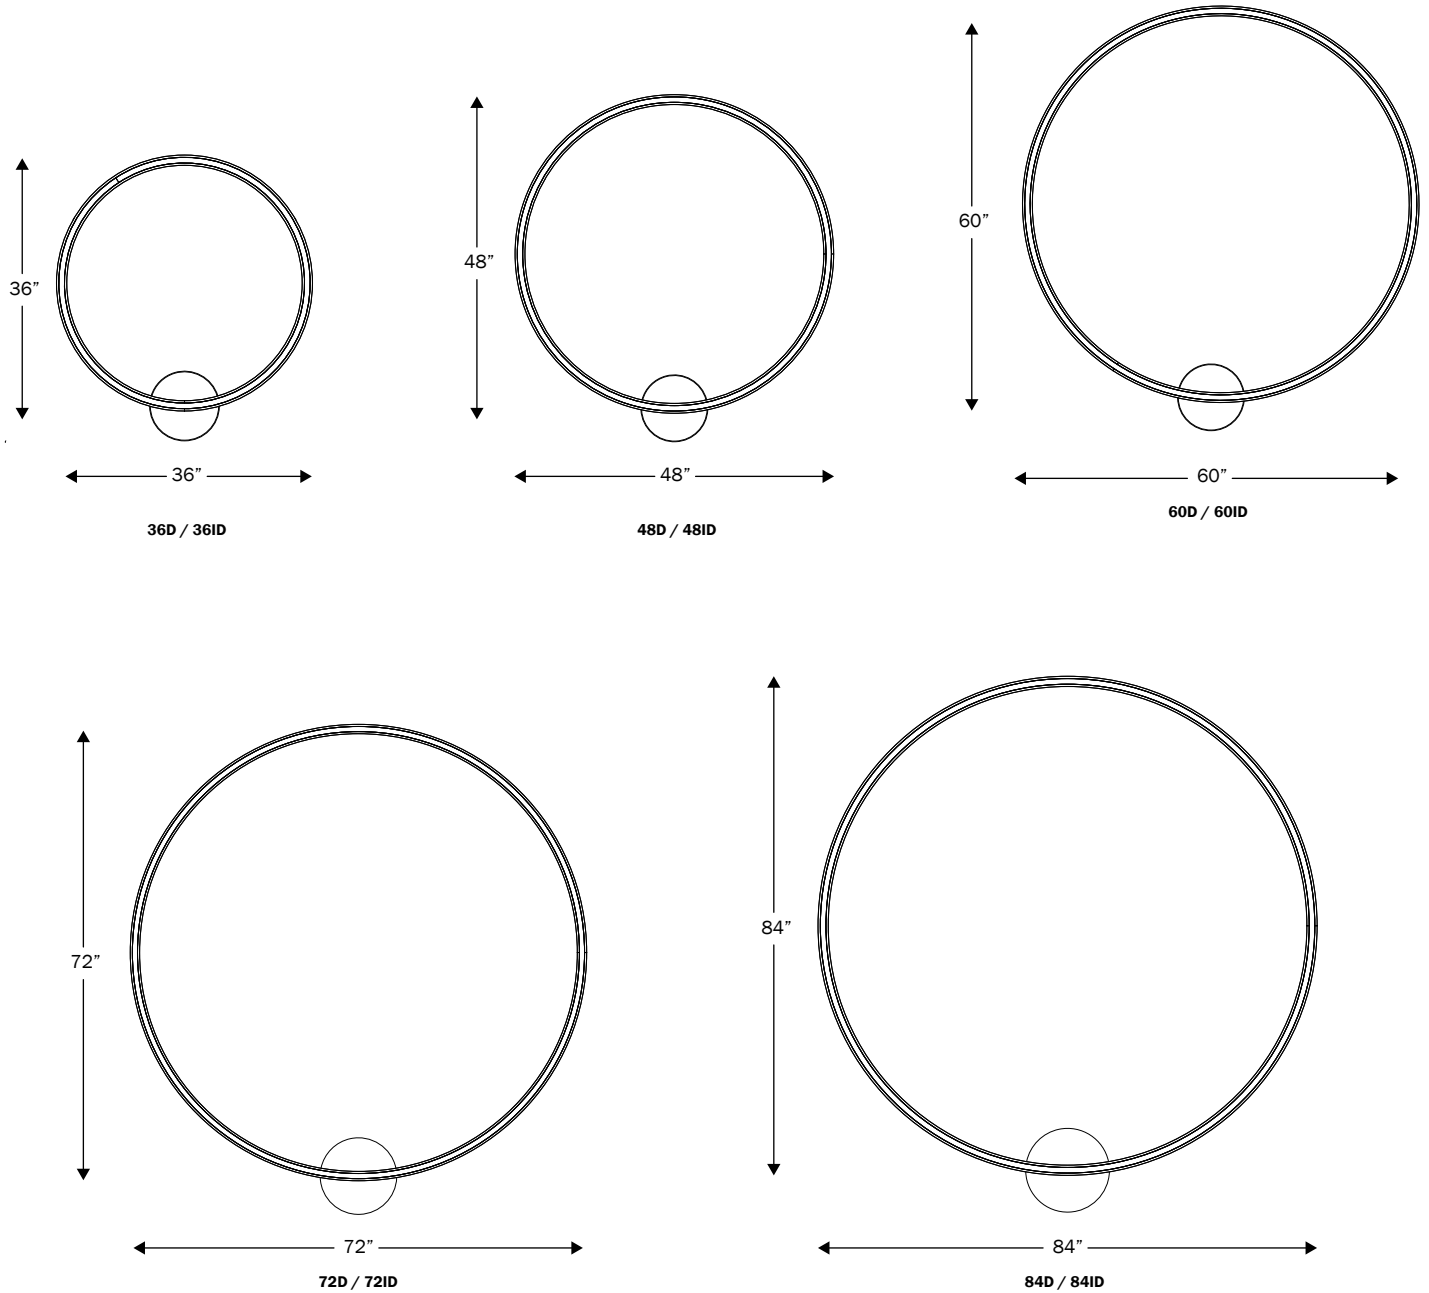

KLEOS™ PENDANT

PROJECT: _____

TYPE: _____

QUANTITY: _____

PN: 741KL

ILLUMINATION	<ul style="list-style-type: none"> • 3,920 - 10,840 LUMENS • DIRECT OR INDIRECT/DIRECT • LED 90CRI
APPLICATION	<ul style="list-style-type: none"> • DIRECT OR DIRECT/INDIRECT PENDANT MOUNT • INDOOR RATED
DIMENSION	<ul style="list-style-type: none"> • 36", 48", 60", AND 72" DIA. (91cm, 122cm, 152cm, 183cm) • PROFILE: 1.5"W X 3"H (3.81cm X 7.62cm)
ELECTRICAL	<ul style="list-style-type: none"> • 120 - 277V • 10KV SURGE SUPPRESSION
DIFFUSERS	<ul style="list-style-type: none"> • HIGH EFFICIENCY ACRYLIC
MOUNTING	<ul style="list-style-type: none"> • 120" (305cm) BLACK OR WHITE DROP CORD WITH AC CABLES • 120" POWER OVER SUSPENSION
LED DRIVER	<ul style="list-style-type: none"> • CANOPY OR REMOTE MOUNT
CONSTRUCTION	<ul style="list-style-type: none"> • ALUMINUM
FINISHES	<ul style="list-style-type: none"> • AVAILABLE IN SEVERAL TMS POWDER COATED FINISHES • CUSTOM RAL FINISHES AVAILABLE
DIMMING	<ul style="list-style-type: none"> • 0 - 10V (1%) DIMMING (120-277V) • LINE VOLTAGE/TRIAC/ELV (120V ONLY) • LUTRON HI-LUME (1%) DIMMING (120-277V)
WEIGHT	<ul style="list-style-type: none"> • 15 LBS MINIMUM, 45 LBS MAXIMUM

FLAT DIFFUSER

1.5IN
[3.81CM]

INDIRECT-DIRECT

1.5IN
[3.81CM]

DIRECT ONLY

DOM DIFFUSER

1.5IN
[3.81CM]

INDIRECT-DIRECT

1. 10W AT 90 MINUTES
 NOTE: SOME OPTIONS MAY NOT BE COMPATIBLE WITH OTHERS. ALL SPECIFICATIONS ARE SUBJECT TO CHANGE WITHOUT NOTICE. CONTACT TMS LIGHTING FOR UPDATED SPECIFICATIONS.

KLEOS™ PENDANT

SIZES	DIAMETER	MOUNTING POINT	MINIMUM DISTANCE ^{1,2}	CANOPY SIZE		NUMBER OF CANOPY	WEIGHT (POUNDS - LBS)	SECTIONS
				MMCD	PSCD - PSRM			
36	37"	3	33"	10"	12"	1	15(D)/ 18(ID)	1
48	48"	3	50"	12"	12"	1	19(D)/ 27(ID)	1
60	60"	4	62"	12"	15"	1	24(D)/30(ID)	1
72	75"	4	79"	12"	15"	1	30(D)/ 35(ID)	1
84	85"	4	96"	15"	24"	1	37(D)/ 45(ID)	1