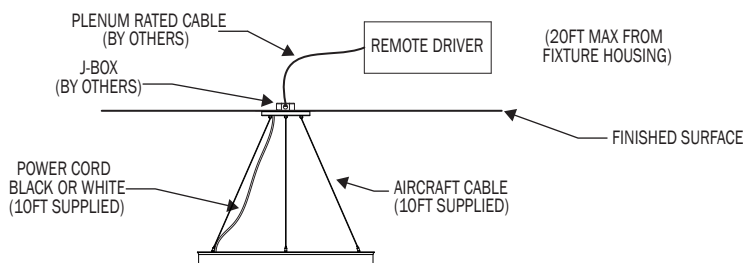

1. ONLY FOR PS (SINGLE POINT) MOUNTING OPTION, THIS IS THE MINIMUM DISTANCE FROM CEILING TO THE BOTTOM OF THE FIXTURE
 2. MINIMUM CABLE MOUNTING ANGLE IS 70°

POS (POWER OVER SUSPENSION)

MMRM COMBINATION (MULTIPLE CABLES, REMOTE MOUNT DRIVER)

PSCD COMBINATION (SINGLE POINT, CANOPY MOUNT DRIVER)

PSRM COMBINATION (SINGLE POINT, REMOTE MOUNT DRIVER)

DROP CORD

MMCD COMBINATION (MUTIPLE CABLES, CANOPY MOUNT DRIVER)

MMRM COMBINATION (MUTIPLE CABLES, REMOTE MOUNT DRIVER)

PSCD COMBINATION (SINGLE POINT, CANOPY MOUNT DRIVER)

PSRM COMBINATION (SINGLE POINT, REMOTE MOUNT DRIVER)

DIRECT

PN	SIZE (DIA)	LUMENS	WATTAGE
741KL	36D	3078	42
	48D	3920	57
	60D	4625	62
	72D	5880	85
	84D	6440	89