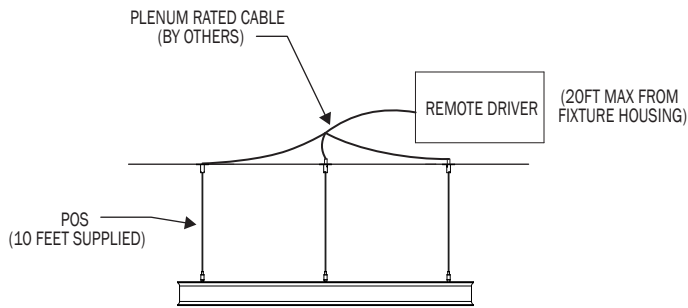

1. 10W AT 90 MINUTES
 NOTE: SOME OPTIONS MAY NOT BE COMPATIBLE WITH OTHERS. ALL SPECIFICATIONS ARE SUBJECT TO CHANGE WITHOUT NOTICE. CONTACT TMS LIGHTING FOR UPDATED SPECIFICATIONS.

KLEOS™ PENDANT

SIZES	DIAMETER	MOUNTING POINT	MINIMUM DISTANCE ^{1,2}	CANOPY SIZE		NUMBER OF CANOPY	WEIGHT (POUNDS - LBS)	SECTIONS
				MMCD	PSCD - PSRM			
36	37"	3	33"	10"	12"	1	15(D)/ 18(ID)	1
48	48"	3	50"	12"	12"	1	19(D)/ 27(ID)	1
60	60"	4	62"	12"	15"	1	24(D)/30(ID)	1
72	75"	4	79"	12"	15"	1	30(D)/ 35(ID)	1
84	85"	4	96"	15"	24"	1	37(D)/ 45(ID)	1

1. ONLY FOR PS (SINGLE POINT) MOUNTING OPTION, THIS IS THE MINIMUM DISTANCE FROM CEILING TO THE BOTTOM OF THE FIXTURE
 2. MINIMUM CABLE MOUNTING ANGLE IS 70°

POS (POWER OVER SUSPENSION)

MMRM COMBINATION (MULTIPLE CABLES, REMOTE MOUNT DRIVER)