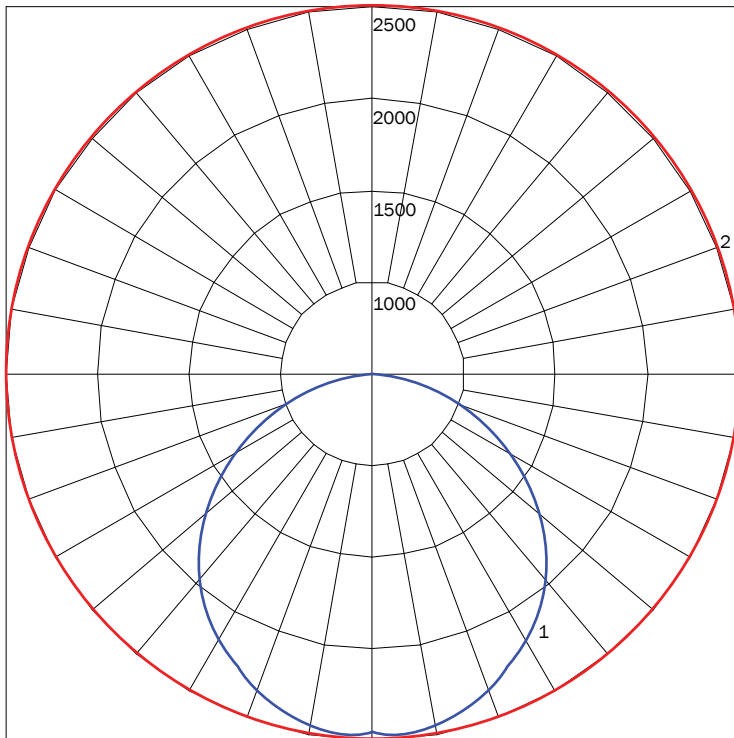

1. 10W AT 90 MINUTES
 NOTE: SOME OPTIONS MAY NOT BE COMPATIBLE WITH OTHERS. ALL SPECIFICATIONS ARE SUBJECT TO CHANGE WITHOUT NOTICE. CONTACT TMS LIGHTING FOR UPDATED SPECIFICATIONS.

KLEOS™ PENDANT

SIZES	DIAMETER	MOUNTING POINT	MINIMUM DISTANCE ^{1,2}	CANOPY SIZE		NUMBER OF CANOPY	WEIGHT (POUNDS - LBS)	SECTIONS
				MMCD	PSCD - PSRM			
36	37"	3	33"	10"	12"	1	15(D)/ 18(ID)	1
48	48"	3	50"	12"	12"	1	19(D)/ 27(ID)	1
60	60"	4	62"	12"	15"	1	24(D)/30(ID)	1
72	75"	4	79"	12"	15"	1	30(D)/ 35(ID)	1
84	85"	4	96"	15"	24"	1	37(D)/ 45(ID)	1

PSCD COMBINATION (SINGLE POINT, CANOPY MOUNT DRIVER)

PSRM COMBINATION (SINGLE POINT, REMOTE MOUNT DRIVER)

DIRECT

PN	SIZE (DIA)	LUMENS	WATTAGE
741KL	36D	3078	42
	48D	3920	57
	60D	4625	62
	72D	5880	85
	84D	6440	89

IES INDOOR REPORT

PHOTOMETRIC FILENAME : 741KL 72D 35K F05 IES

POLAR GRAPH

MAXIMUM CANDELA = 2614 LOCATED AT HORIZONTAL ANGLE = 0, VERTICAL ANGLE = 0
 # 1 - VERTICAL PLANE THROUGH HORIZONTAL ANGLES (0 - 180)
 # 2 - HORIZONTAL CONE THROUGH VERTICAL ANGLE (0) (THROUGH MAX. CD.)

LUMINAIRE LUMENS	5880
TOTAL LUMINAIRE EFFICIENCY	100%
LUMINAIRE EFFICACY RATING	69
TOTAL LUMINAIRE WATTS	85

INDIRECT / DIRECT

PN	SIZE (DIA)	LUMENS	WATTAGE
741KL	36ID	5857	79
	48ID	7390	105
	60ID	8792	119
	72ID	10840	155
	84ID	12799	173