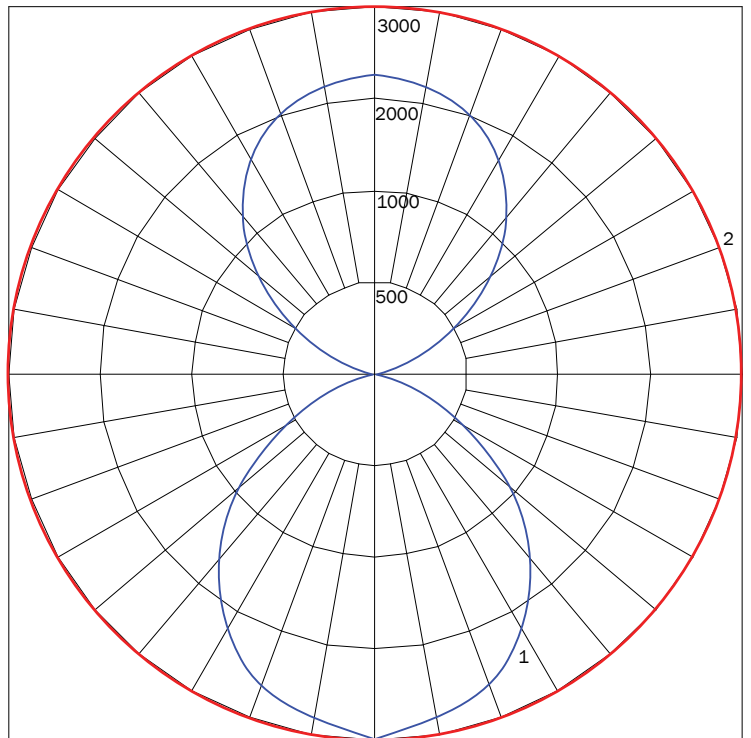

IES INDOOR REPORT

PHOTOMETRIC FILENAME : 741KL 72D 35K F05 IES

POLAR GRAPH

MAXIMUM CANDELA = 2614 LOCATED AT HORIZONTAL ANGLE = 0, VERTICAL ANGLE = 0
 # 1 - VERTICAL PLANE THROUGH HORIZONTAL ANGLES (0 - 180)
 # 2 - HORIZONTAL CONE THROUGH VERTICAL ANGLE (0) (THROUGH MAX. CD.)

LUMINAIRE LUMENS	5880
TOTAL LUMINAIRE EFFICIENCY	100%
LUMINAIRE EFFICACY RATING	69
TOTAL LUMINAIRE WATTS	85

INDIRECT / DIRECT

PN	SIZE (DIA)	LUMENS	WATTAGE
741KL	36ID	5857	79
	48ID	7390	105
	60ID	8792	119
	72ID	10840	155
	84ID	12799	173

IES INDOOR REPORT

PHOTOMETRIC FILENAME : 741KL 72ID 35K F05 IES

POLAR GRAPH

MAXIMUM CANDELA = 2656 LOCATED AT HORIZONTAL ANGLE = 0, VERTICAL ANGLE = 0
 # 1 - VERTICAL PLANE THROUGH HORIZONTAL ANGLES (0 - 180) (THROUGH MAX. CD.)
 # 2 - HORIZONTAL CONE THROUGH VERTICAL ANGLE (0) (THROUGH MAX. CD.)