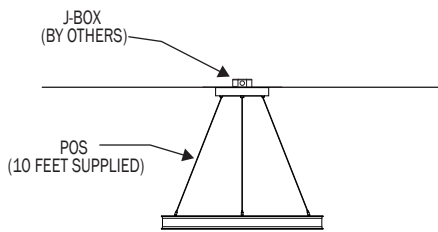

PSCD COMBINATION (SINGLE POINT, CANOPY MOUNT DRIVER)