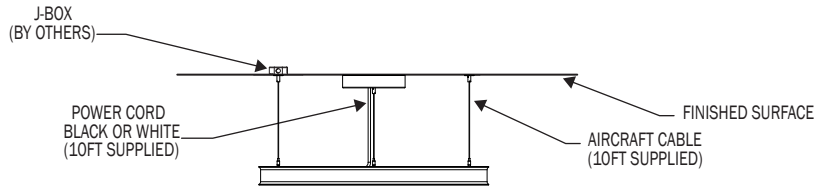

PSCD COMBINATION (SINGLE POINT, CANOPY MOUNT DRIVER)

PSRM COMBINATION (SINGLE POINT, REMOTE MOUNT DRIVER)

DROP CORD

MMCD COMBINATION (MUTIPLE CABLES, CANOPY MOUNT DRIVER)

MMRM COMBINATION (MUTIPLE CABLES, REMOTE MOUNT DRIVER)