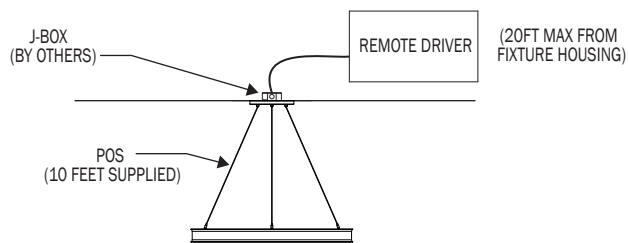

PSRM COMBINATION (SINGLE POINT, REMOTE MOUNT DRIVER)